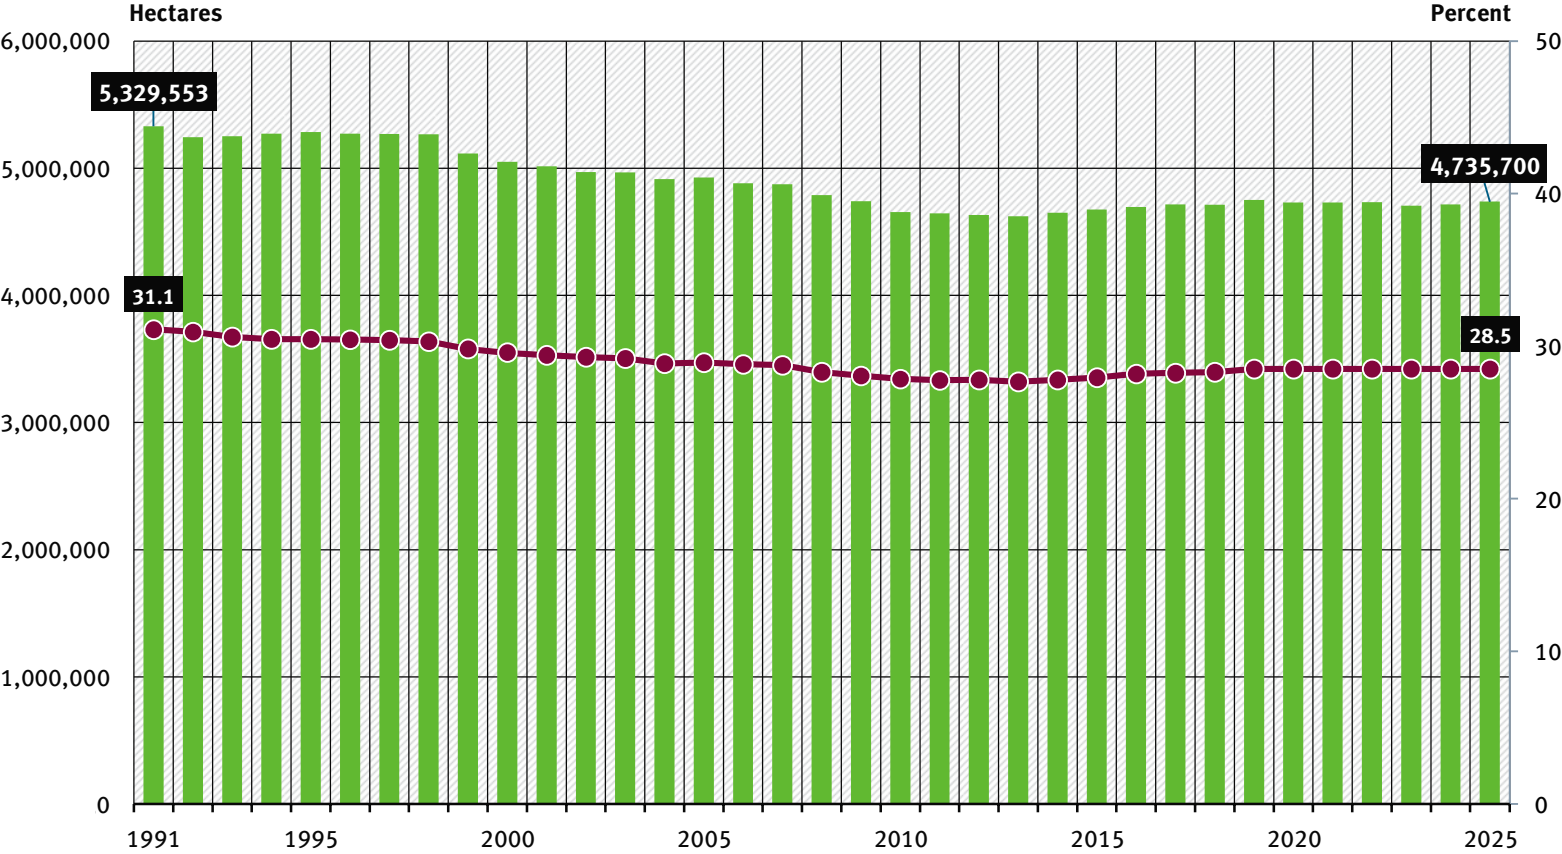

Total area of permanent grassland and proportion of permanent grassland in utilised agricultural land

■ Area of permanent grassland
 ● Proportion of permanent grassland in utilised agricultural land

Source: Federal Ministry of Food and Agriculture (BMEL), Statistisches Jahrbuch (various years; in German only);
 Source for 2024: Federal Statistical Office of Germany 2024, Bodennutzungshaupterhebung, (Genesis Online, Table 41271-0003) under: <https://www-genesis.destatis.de/datenbank/beta/statistic/41271/details>