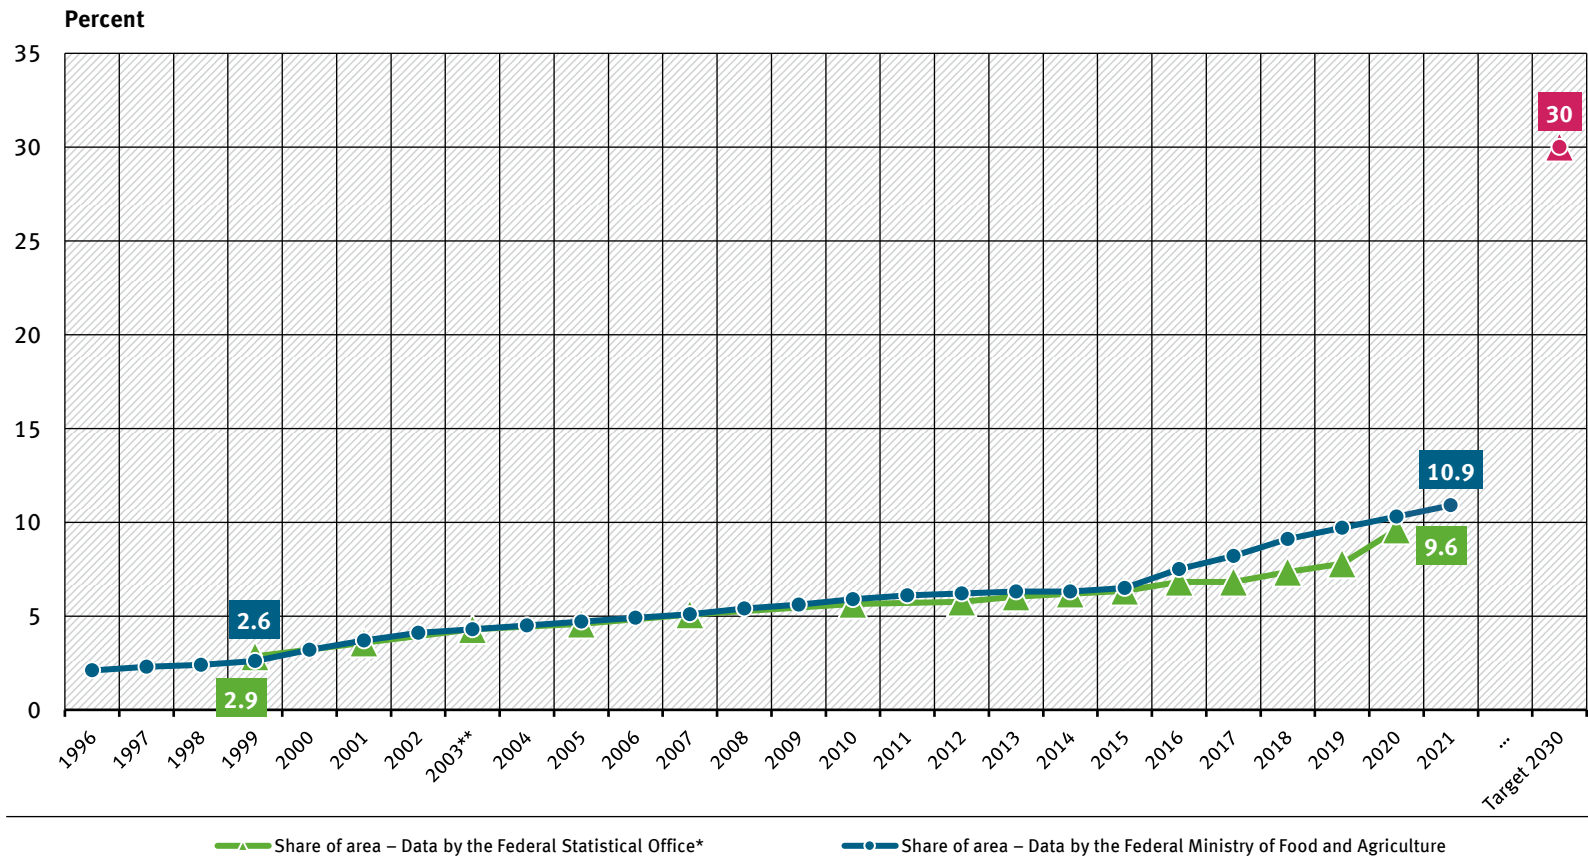

Share of organic farming in total utilised agricultural area

* The data of the Federal Statistical Office is collected only every three years and estimated for the missing years since 2012. This method is not applicable for the Länder. At the federal state level, values are only available for the years collected.

** Only limited comparison possible with previous years due to a change to the survey boundaries in Thuringia.