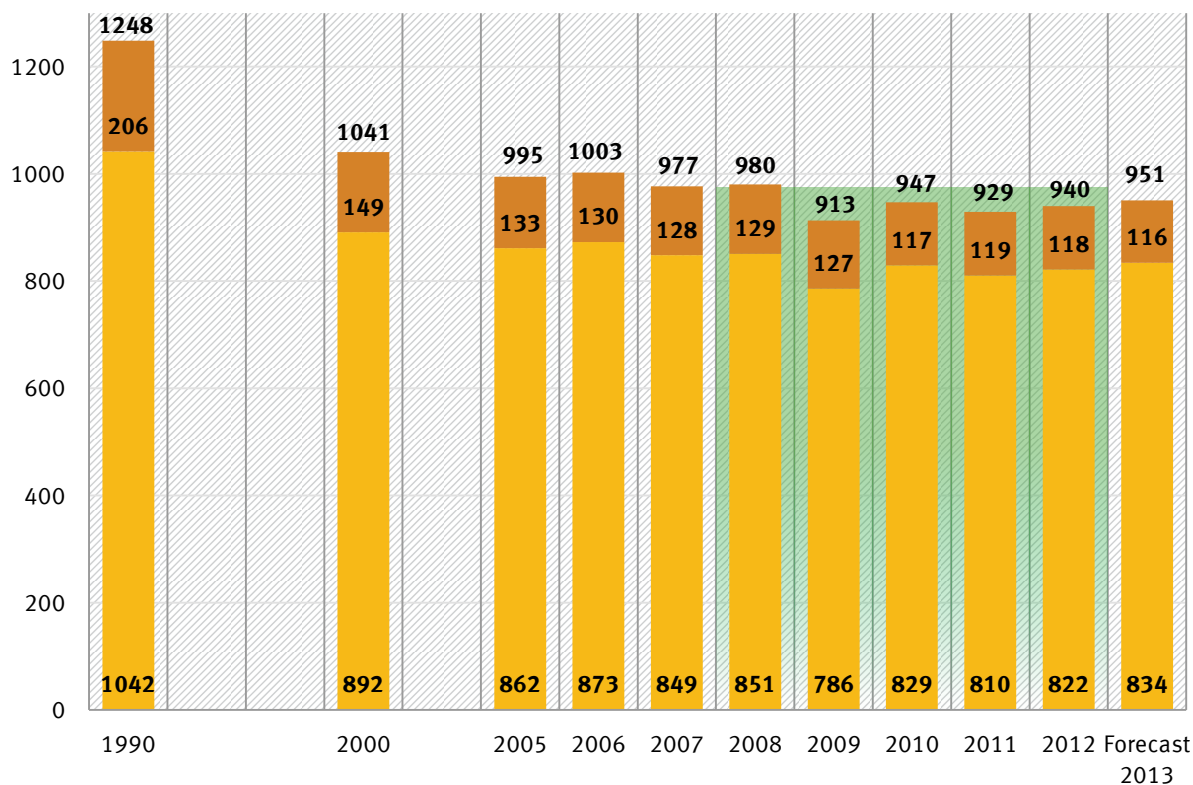

Greenhouse gas emissions in Germany, 1990 - Forecast 2013

in Mt CO2 equivalents

■ Kyoto budget
 ■ CO2 emissions
 ■ Total non-CO2 (CH4, N2O, F-gases)

Source: © UBA Emissions situation (Date: 25.02.2014)